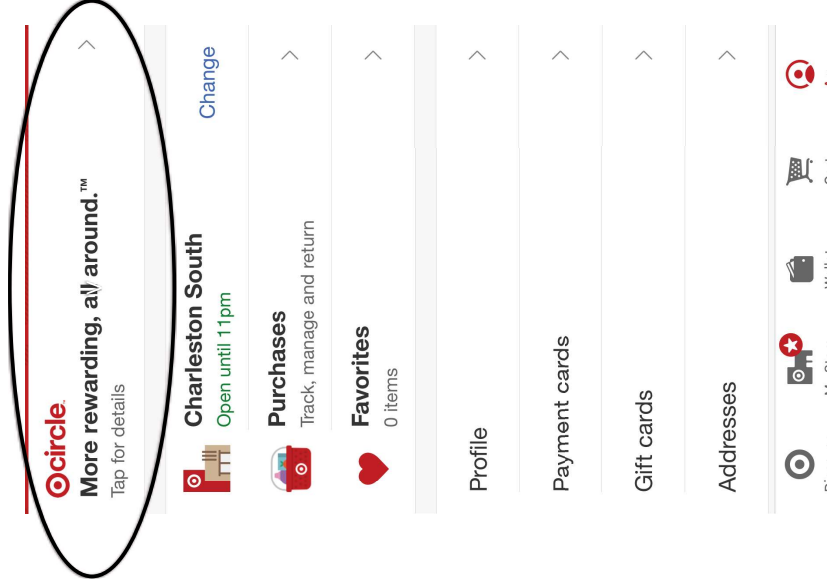

1. **Earning Votes In-Store:** At check out, give phone number or scan your Target Circle barcode by tapping “Redeem saved offers” or in Wallet in the Target App. Or enter receipt numbers within 7 days to collect earnings from eligible in-store purchases.
2. **Earning Votes Online:** Sign into your connected Target account on target.com or in the Target app.
3. **Casting Votes:** Open target.com/circle and go to Community Support. Or open the Target App, go to your Circle benefits, and Vote For Nonprofits. Nonprofits will display in a list with their name, logo, mission, and website link.
4. **Preferred Store:** Different nonprofits are displayed in different communities. To see which communities you are featured in, please refer to the Official Marketing Toolkit.

sign up at target.com/circle

circleTM

More rewarding, all around.TM

Join free.

The Target dog mascot, a white dog with a red bullseye on its face, is shown in a circular frame on a red background.

Target Circle is in beta and only available in select areas right now.

Target App

1. Open the Target app
2. Click your name, bottom right
3. Click Circle banner
4. Click “Vote for nonprofits”

vote at target.com/circle

Every eligible purchase at Target is equal to 1 vote

circle Dashboard Redeem Benefits Ways to Earn  Amy