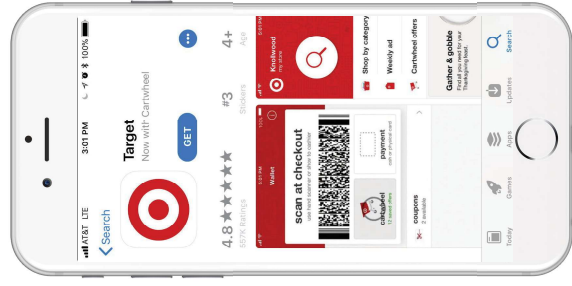

how guests enroll

Joining is easy! Here are 3 ways:

Target Circle is in beta and only available in select areas right now.

zip code

Feel like you've been here before?
@targetcircle

1. Phone number at checkout

2. Sign up at target.com/circle

3. Download the Target app

how voting works

Join Target Circle for free access to an even more rewarding Target run. Find out more about Target Circle at www.target.com/circle

1. **Earning Votes In-Store:** At check out, give phone number or scan your Target Circle barcode by tapping “Redeem saved offers” or in Wallet in the Target App. Or enter receipt numbers within 7 days to collect earnings from eligible in-store purchases.
2. **Earning Votes Online:** Sign into your connected Target account on target.com or in the Target app.
3. **Casting Votes:** Open target.com/circle and go to Community Support. Or open the Target App, go to your Circle benefits, and Vote For Nonprofits. Nonprofits will display in a list with their name, logo, mission, and website link.
4. **Preferred Store:** Different nonprofits are displayed in different communities. To see which communities you are featured in, please refer to the Official Marketing Toolkit.